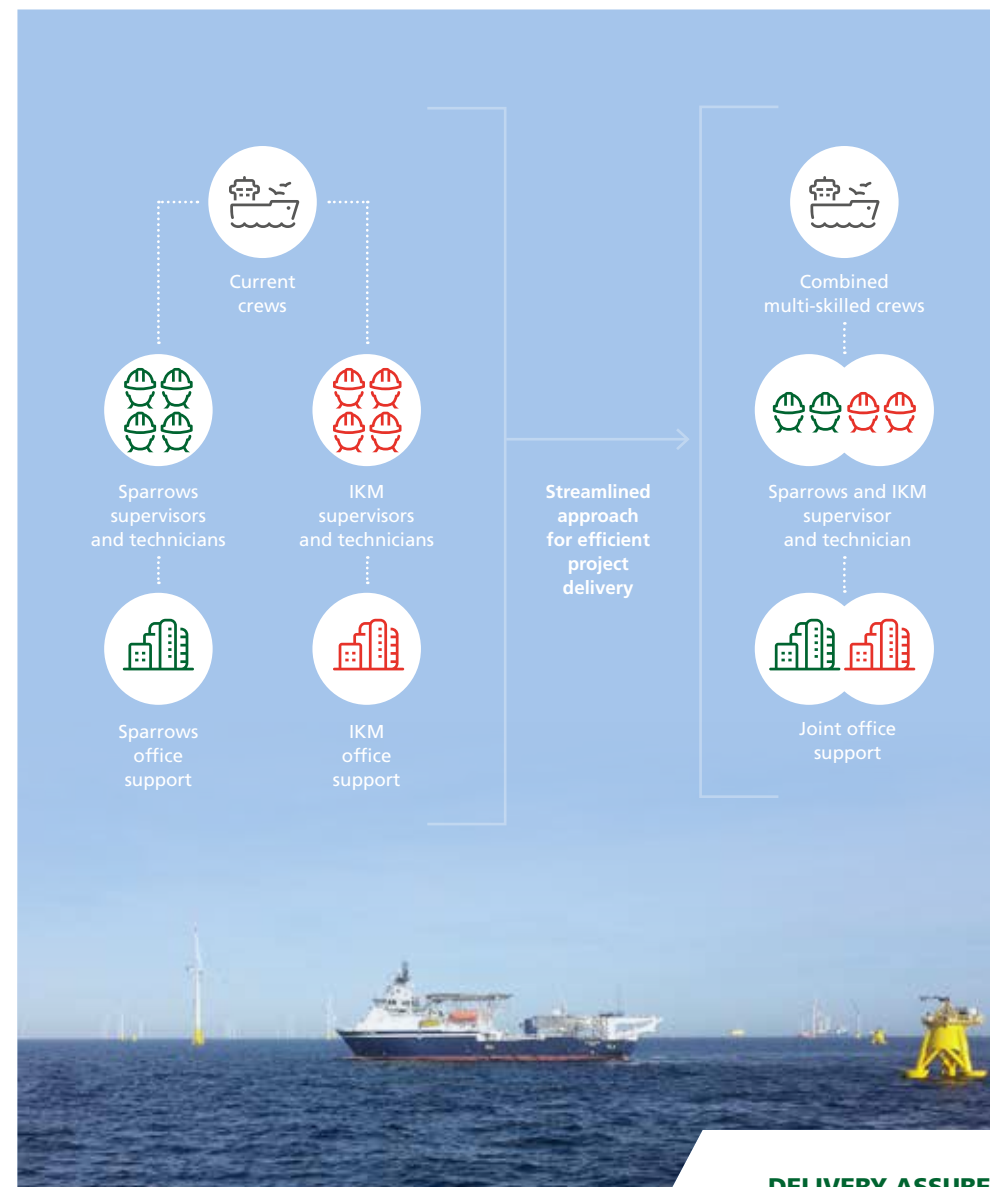

Back deck multi-skilled crews

Sparrows Group and IKM Testing have brought together years of experience in flex lay and pre-commissioning capability to deliver a complete back deck service.

This collaborative approach uses a crew of multi-skilled personnel who are trained to support both flex lay systems and testing roles, providing cost savings to the project with headcount reductions at the engineering and delivery stages.

Having one focal point across the back deck systems and pre-commissioning services also utilises the experience of both companies, ensuring a streamlined approach and efficient project delivery.

- Back deck equipment rentals and operations
- Mobilisation management
- Transpooling equipment and operations
- Rigid pipe and coiled tubing lay equipment rental
- Flex lay equipment rental
- Multi-disciplined personnel
- Pipeline equipment rental
- Umbilical testing
- Submarine cable end to end testing
- Flood, clean gauge
- Leak testing
- Dewatering
- Nitrogen purging
- Pipeline cleaning
- Pipeline pigging, flushing and cleaning.

SERVICES

For more information please visit www.sparrowsgroup.com or visit www.ikm.com

DELIVERY ASSURED